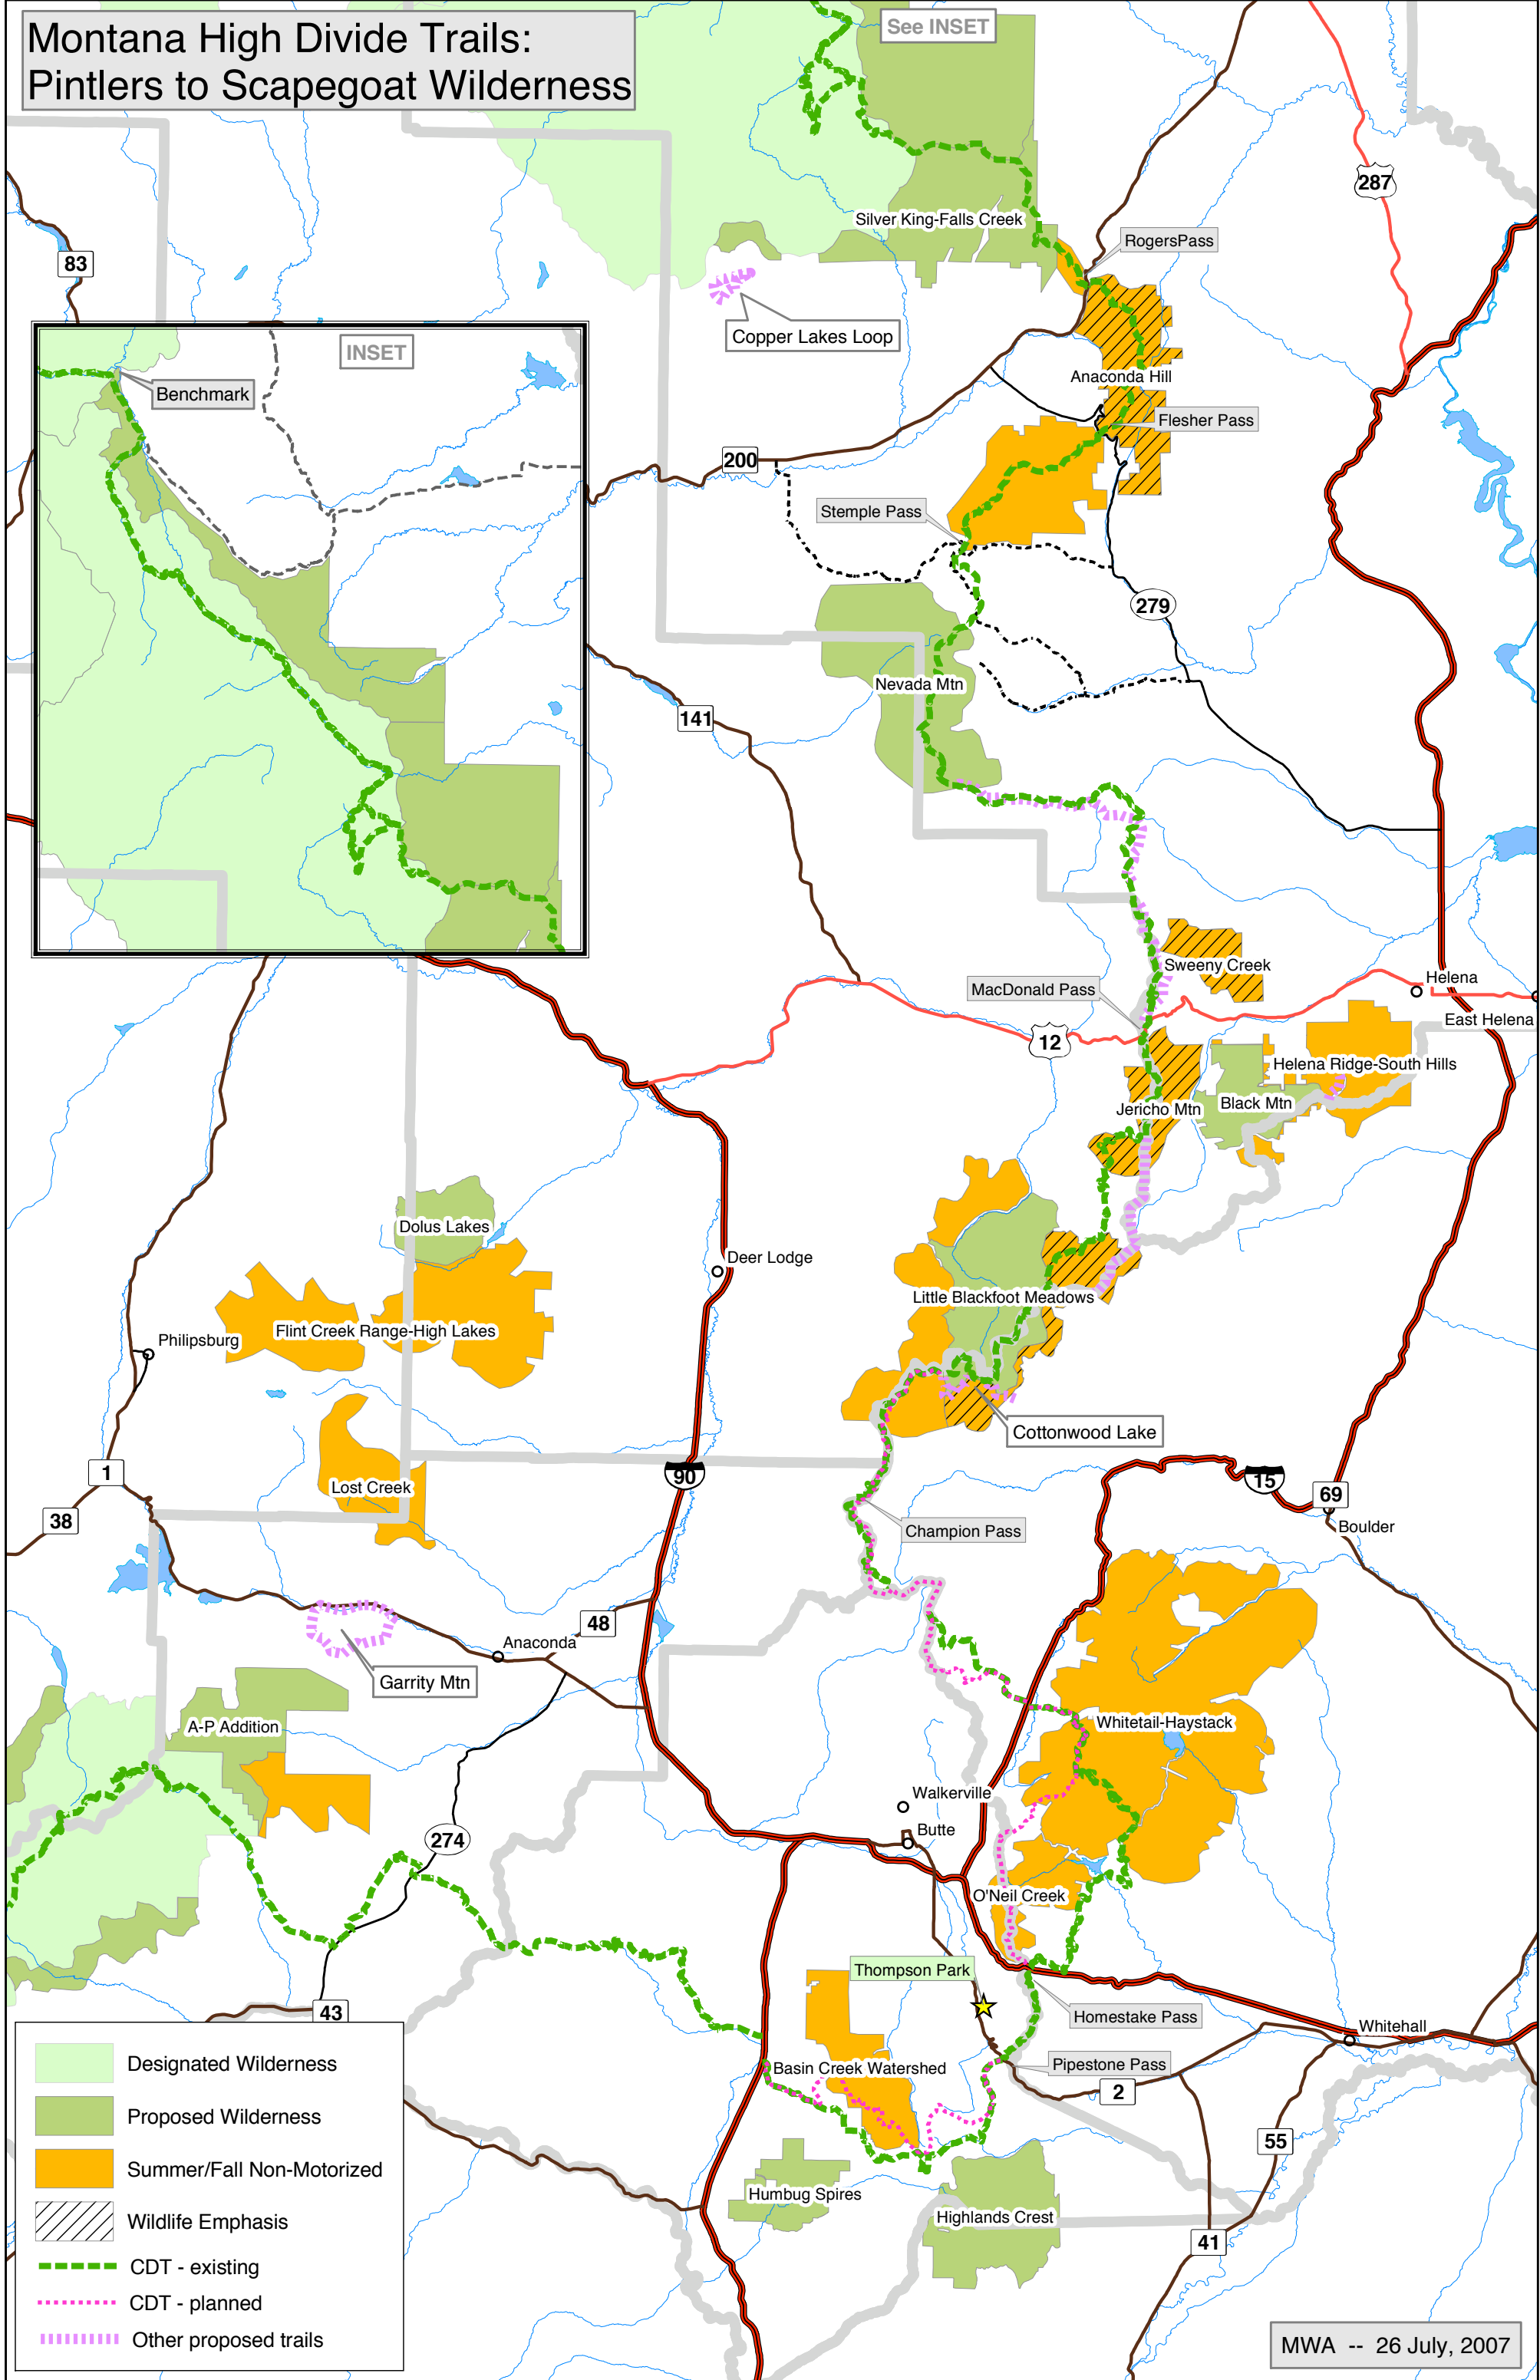

Montana High Divide Trails: Pintlers to Scapegoat Wilderness

- Designated Wilderness
- Proposed Wilderness
- Summer/Fall Non-Motorized
- Wildlife Emphasis
- CDT - existing
- CDT - planned
- Other proposed trails